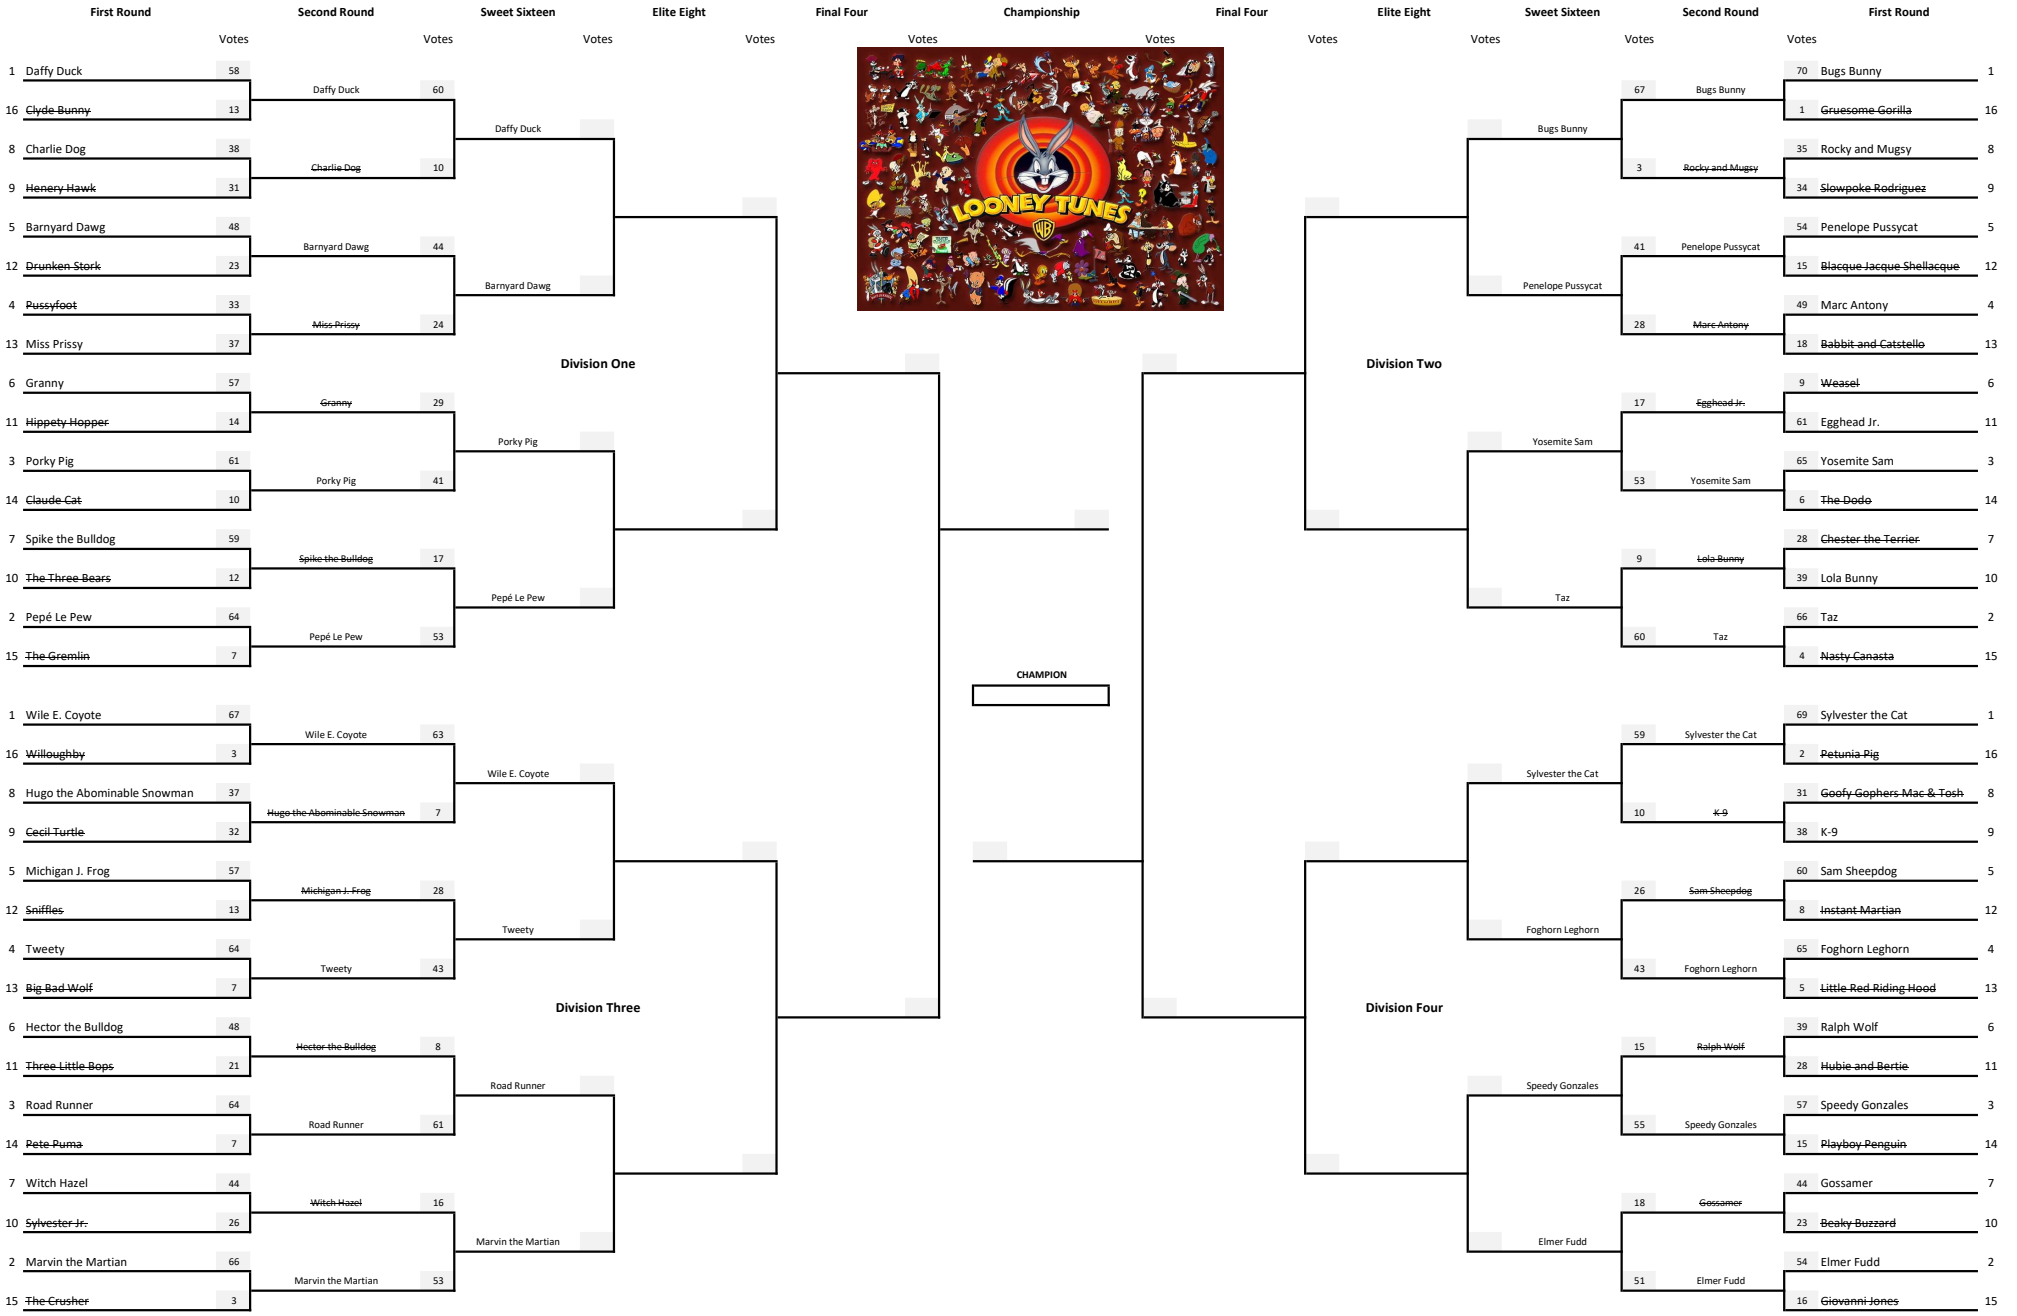

FAVORITE LOONEY TUNES CHARACTERS - VOTING BRACKETS

CHAMPION